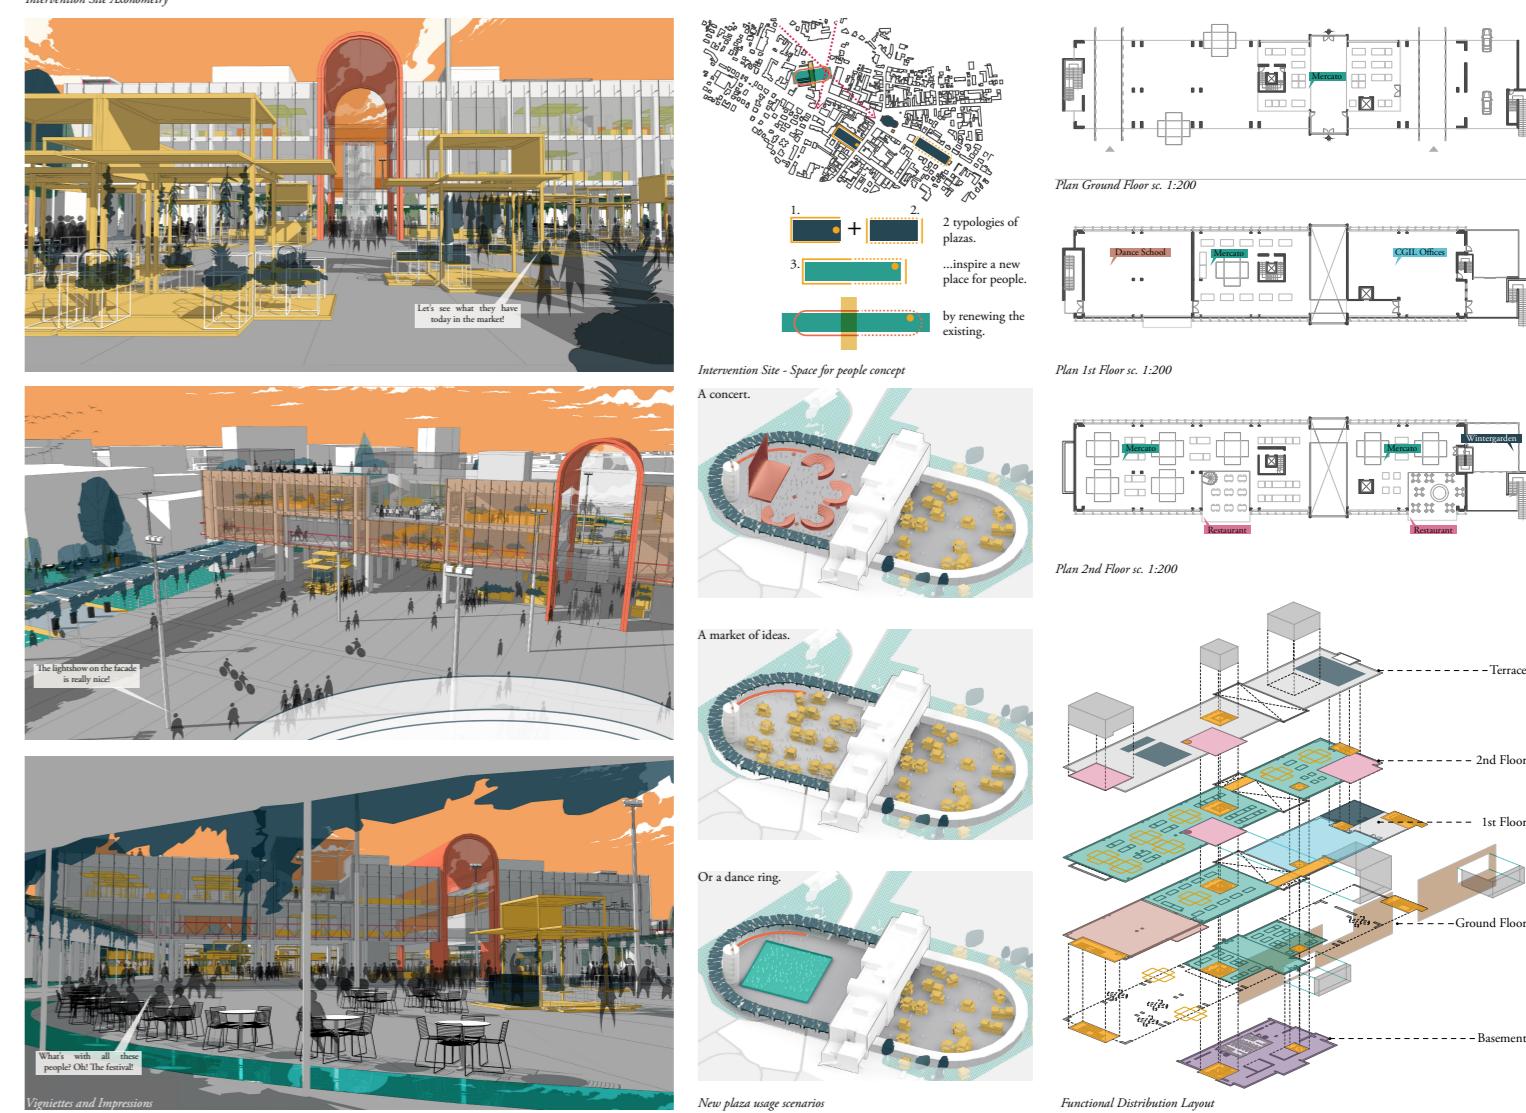

mercato
British English: market / noun
A market is a place where goods are bought and sold, usually in the open air.
Our design narrative is directed towards a new type of space that will become a focal point of the city. The intervention as a whole will focus on bringing the community to a new level of holistic prosperity. From the local economy to the individual, well-being will be aided by natural interventions within the site such as the planting of trees and green roofs.

Functional Distribution Legend:
Mercado, Restaurant, Dance School, CGIL Offices, Green Terrace, Wintergarden, Storage Space+Toilets, Circulations