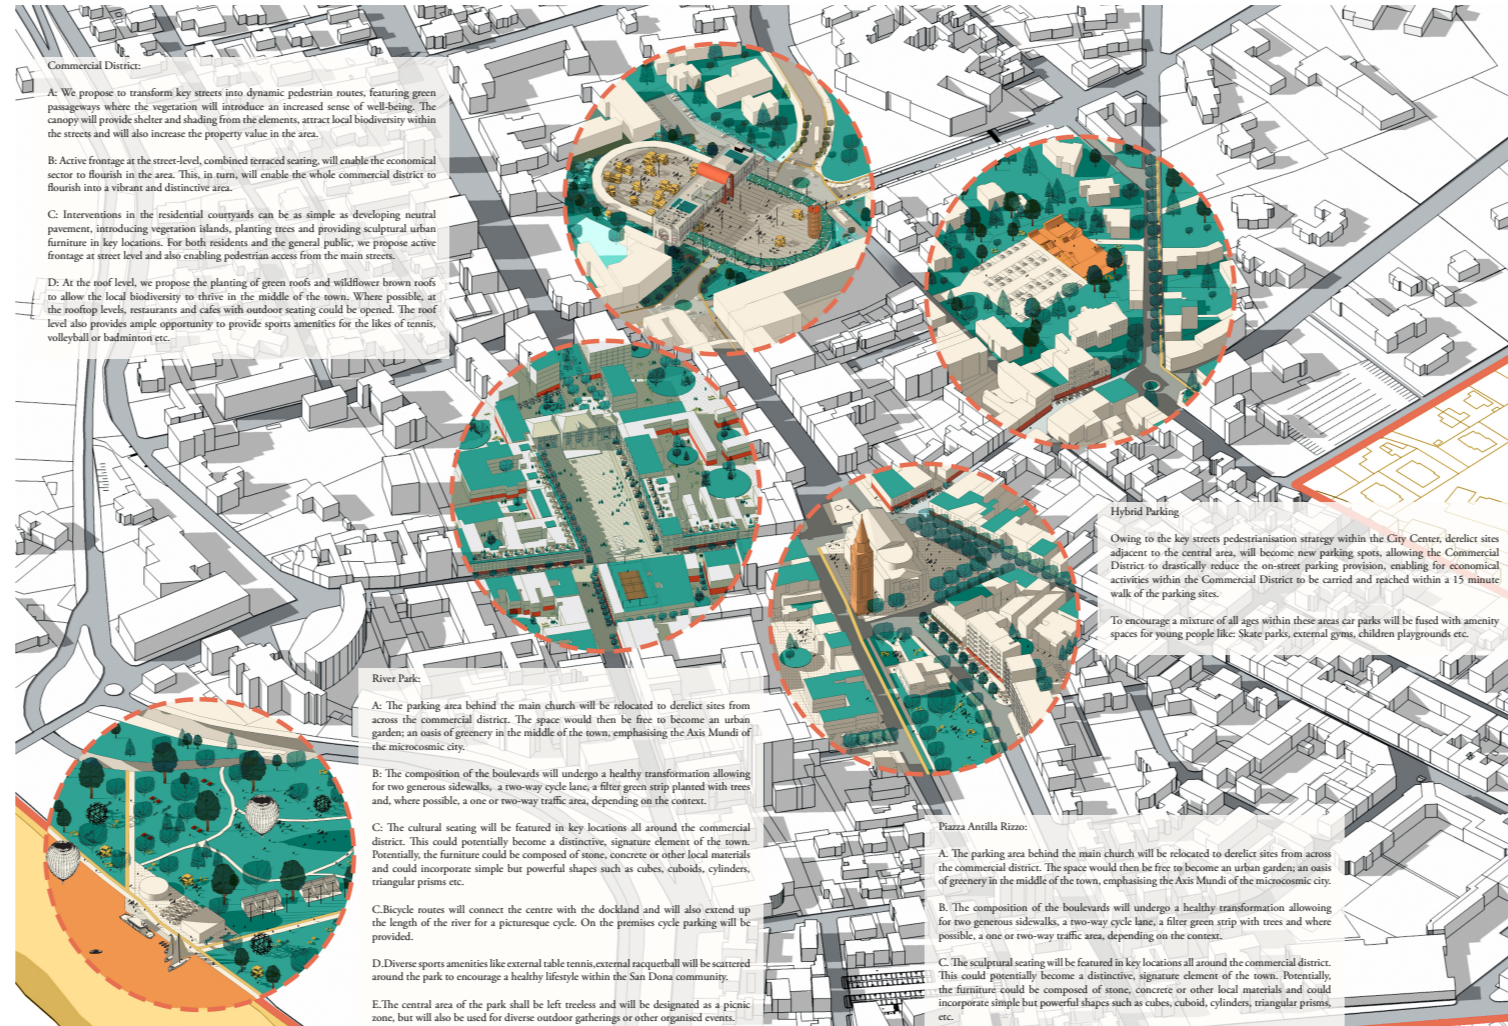

The whole strategic site interventions will focus on punctually uplifting the areas in need of transformation, from a functional, economic point of view, to fully integrating local flora and fauna within the urban space through context tailored proposals.