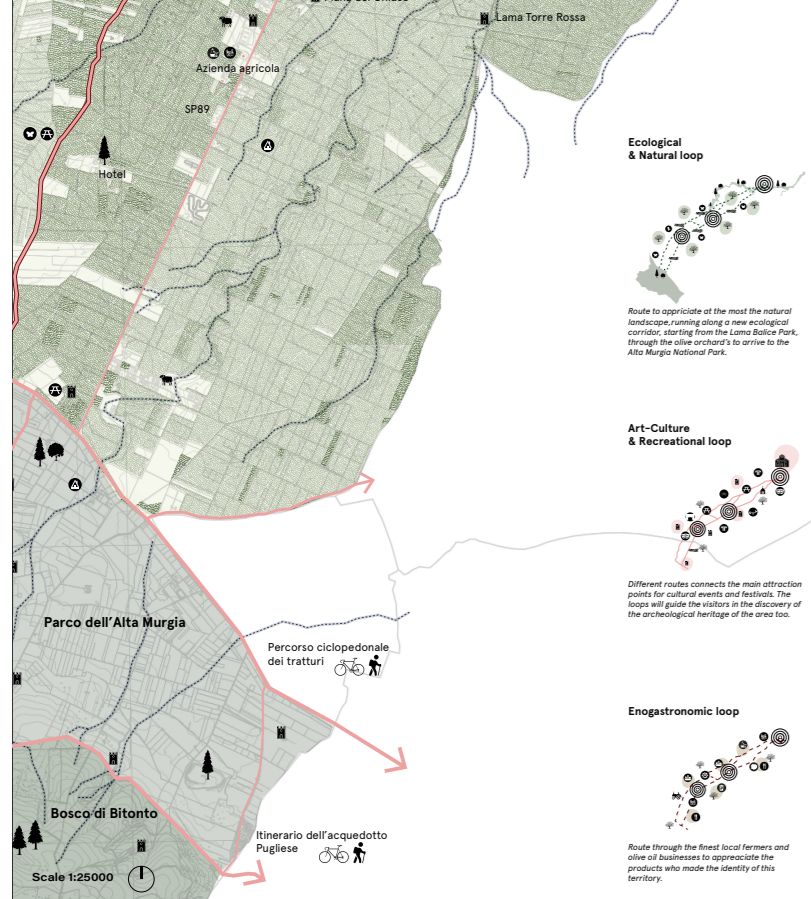

DOP

Diffuse Olive Park

1. **Legenda**
2. square
   - crossing
   - access to park
   - archaeological heritage
   - reactivated heritage
   - rural church
   - cathedral
   - National Park
   - woods
   - cave
   - pasture
   - station
   - event space
   - cultural/artistic events
   - bike sharing
   - oil path
   - local products
   - restaurant
   - oil mill
   - farmer market
   - rest area
   - biodiversity island
   - bird watching
   - cabins
   - playground
   - urban sport
   - agro-ecological island
   - social innovation hub
   - hike route
   - bike route
   - Via Cela, cyclo-pedestrian route
   - secondary routes
   - pedestrian routes