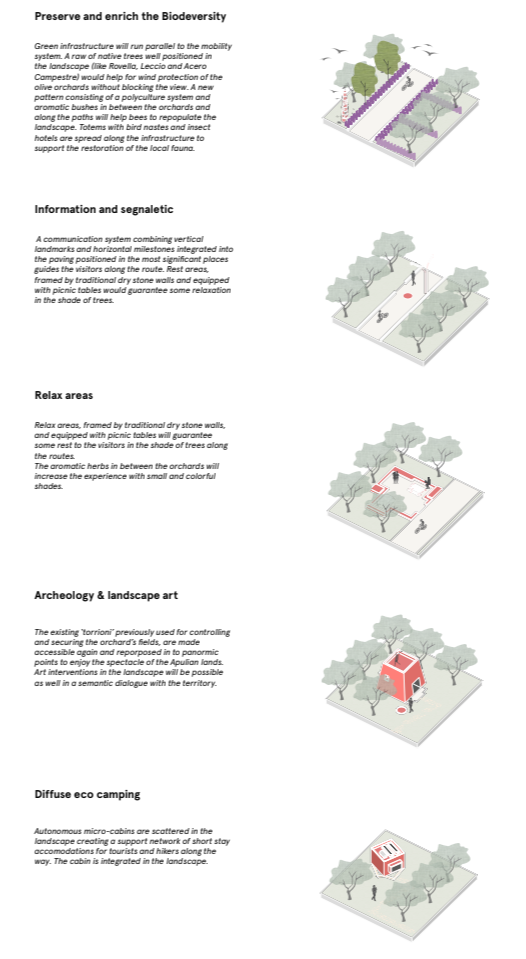

DOP

Diffuse Olive Park