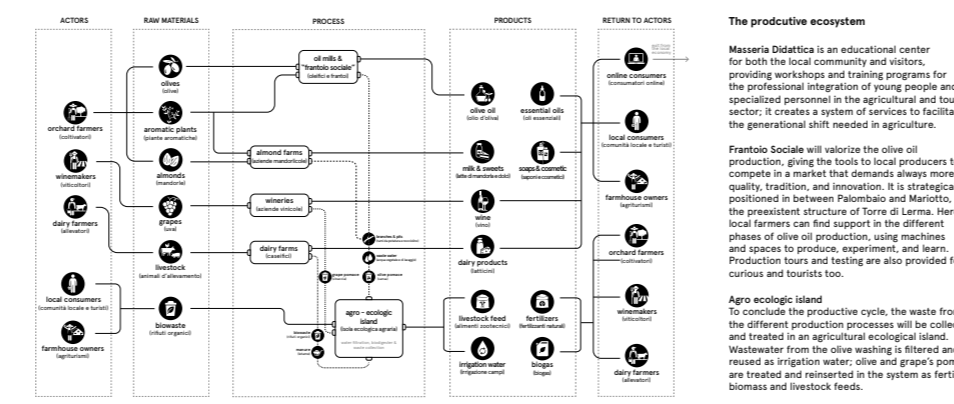

DOP

Diffuse Olive Park