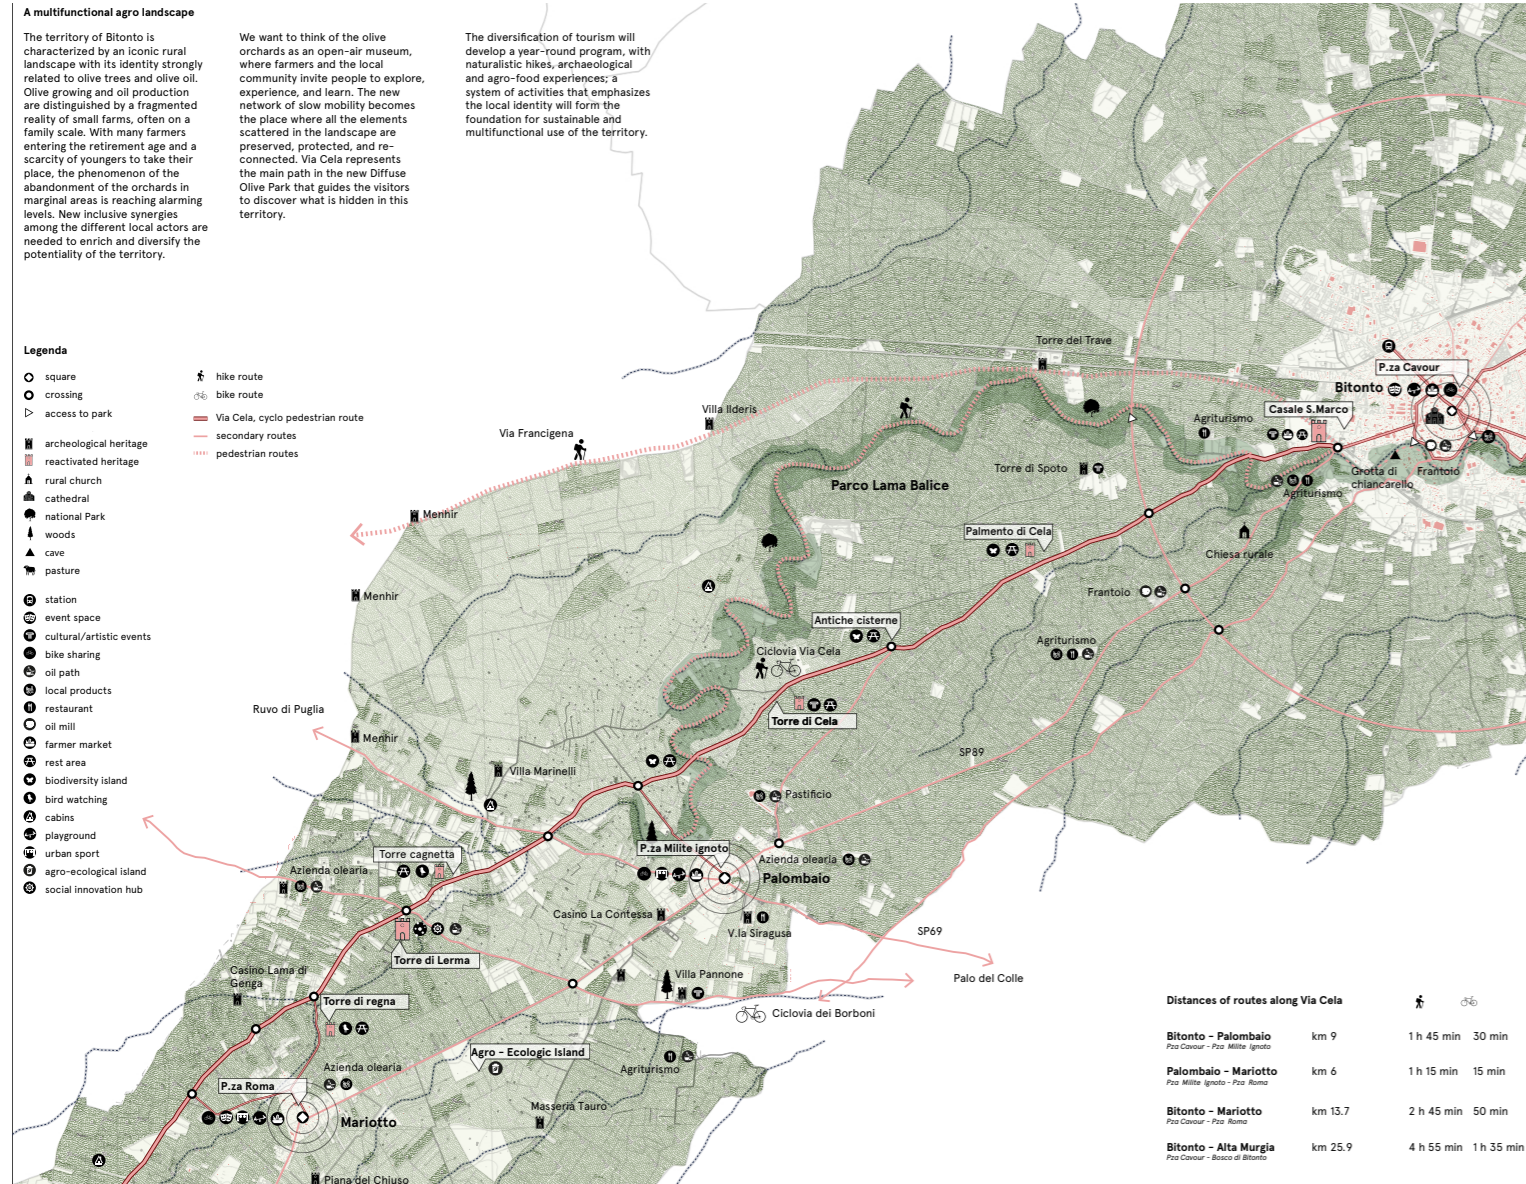

DOP

Diffuse Olive Park

1. **Legenda**
2. square
   - crossing
   - access to park
   - archaeological heritage
   - reactivated heritage
   - rural church
   - cathedral
   - National Park
   - woods
   - cave
   - pasture
   - station
   - event space
   - cultural/artistic events
   - bike sharing
   - oil path
   - local products
   - restaurant
   - oil mill
   - farmer market
   - rest area
   - biodiversity island
   - bird watching
   - cabins
   - playground
   - urban sport
   - agro-ecological island
   - social innovation hub
   - hike route
   - bike route
   - Via Cela, cyclo-pedestrian route
   - secondary routes
   - pedestrian routes