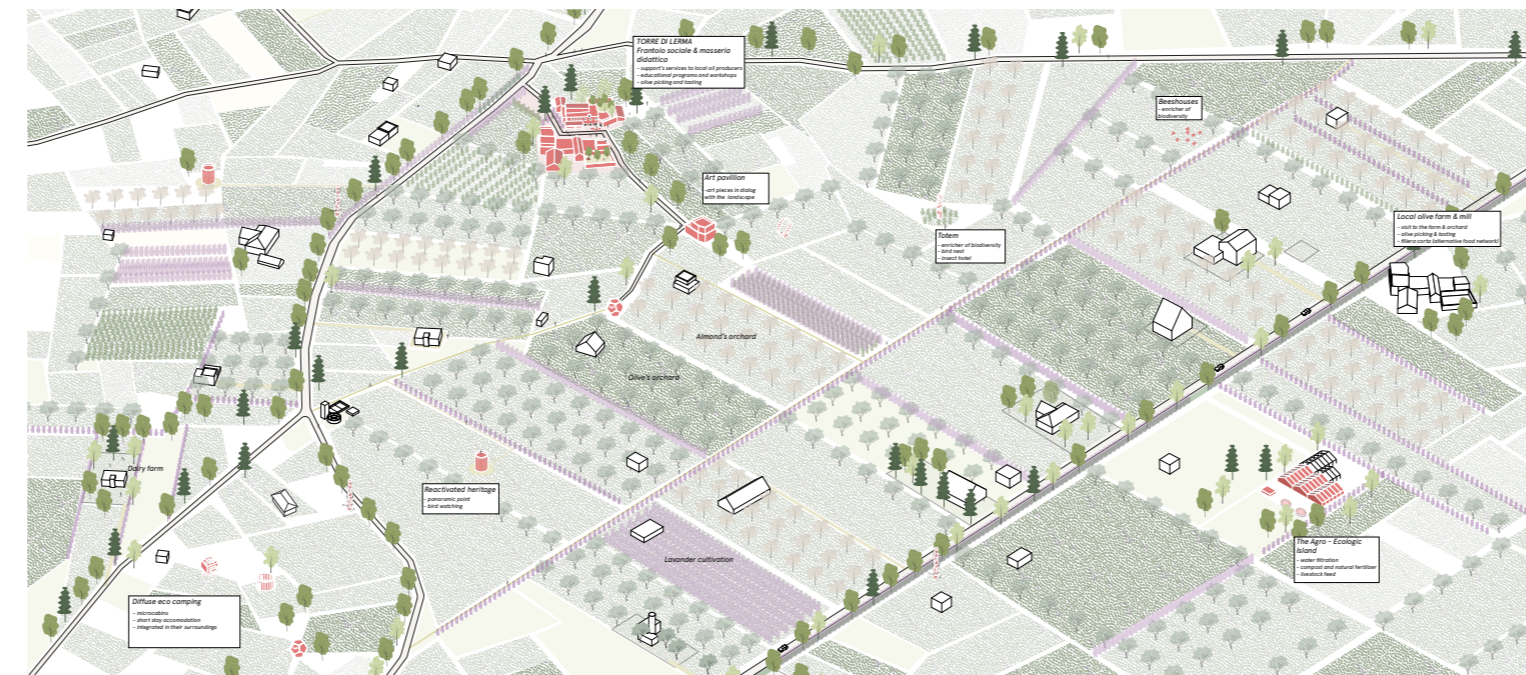

DOP

Diffuse Olive Park